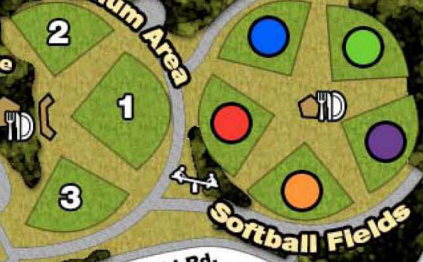

J.B. "Red" Owens Recreation Complex

CITY OF EASLEY, SC

Wimberly Lane

Football and Soccer Fields

Stadium Field

Stadium Area

Softball Fields

Disc Golf Course

Nature Trails and Shelters

Playground Area and Basketball Courts

Pope Field Rd.